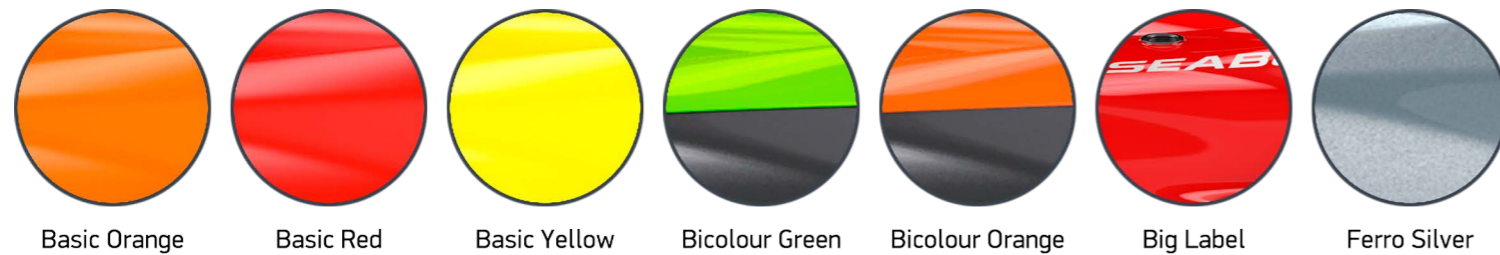

Basic Orange Basic Red Basic Yellow Bicolour Green Bicolour Orange Big Label Ferro Silver

Ixon Red Lumex Orange Lumex Red Lumex Yellow Platin Silver Star White

Exclusive design

Пакет опции Chrome –
хромирование частей
корпуса